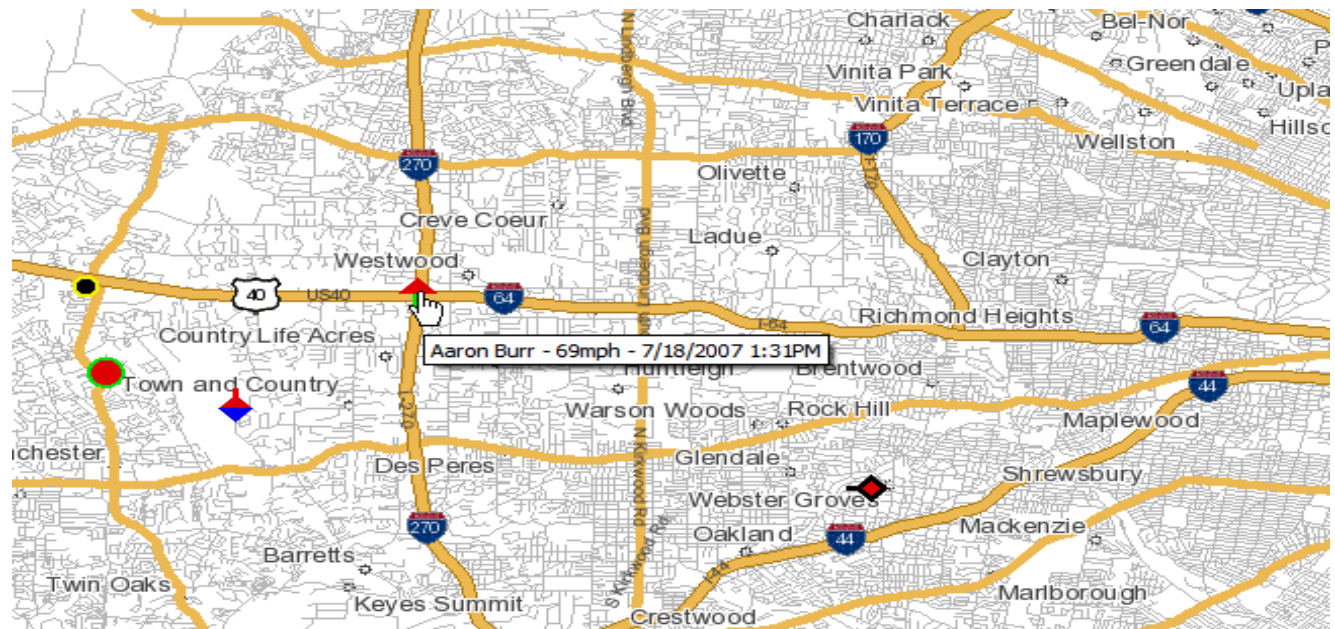

No long-term contract

No Contract...No Yearly Activation Fees...1st Month of Service is FREE... 30 Day Money Back Guarantee!

Seasonal businesses will save money by turning on the service during peak months and shutting it off during non peak months